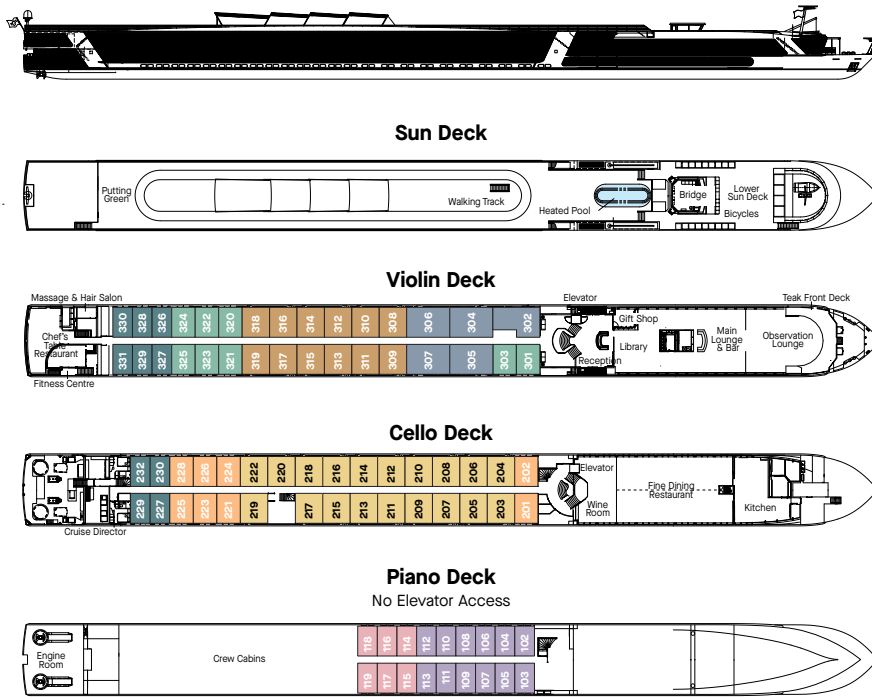

Deck & Suite Plans

Voyages Concerto River Ships

MS AmaVerde / MS AmaBella

Suite Categories

Violin Deck

- Owner's Suite+
Panoramic Balcony & Outside Balcony
- Category P+
Panoramic Balcony & Outside Balcony
- Category T+
Panoramic Balcony & Outside Balcony
- Category C
Panoramic Balcony

Cello Deck

- Category P
Panoramic Balcony & Outside Balcony
- Category T
Panoramic Balcony & Outside Balcony
- Category C
Panoramic Balcony

Piano Deck

- Category D
Twin Window
- Category E
Twin Window

Technical Data

MS AmaVerde – Launched 2011 | MS AmaBella – Launched 2010

• Length: 135 m • Width: 11.4 m • Suites: 80 • Max. Passengers: 160 • Crew: 51 • Home Port: Basel

Twin Window Suite

Categories: E and D

170 sq. ft./15.8 sq. m.

Panoramic Balcony Suite

Categories: C and B+

170 sq. ft./15.8 sq. m.

Twin Balcony Suite

Categories: T and T+

210 sq. ft./19.5 sq. m.

Please note deck and suite plans are indicative only and may vary from ship to ship. On select ships, suite 302 measures 290 square feet and does not feature a bathtub. Enquire for further details.