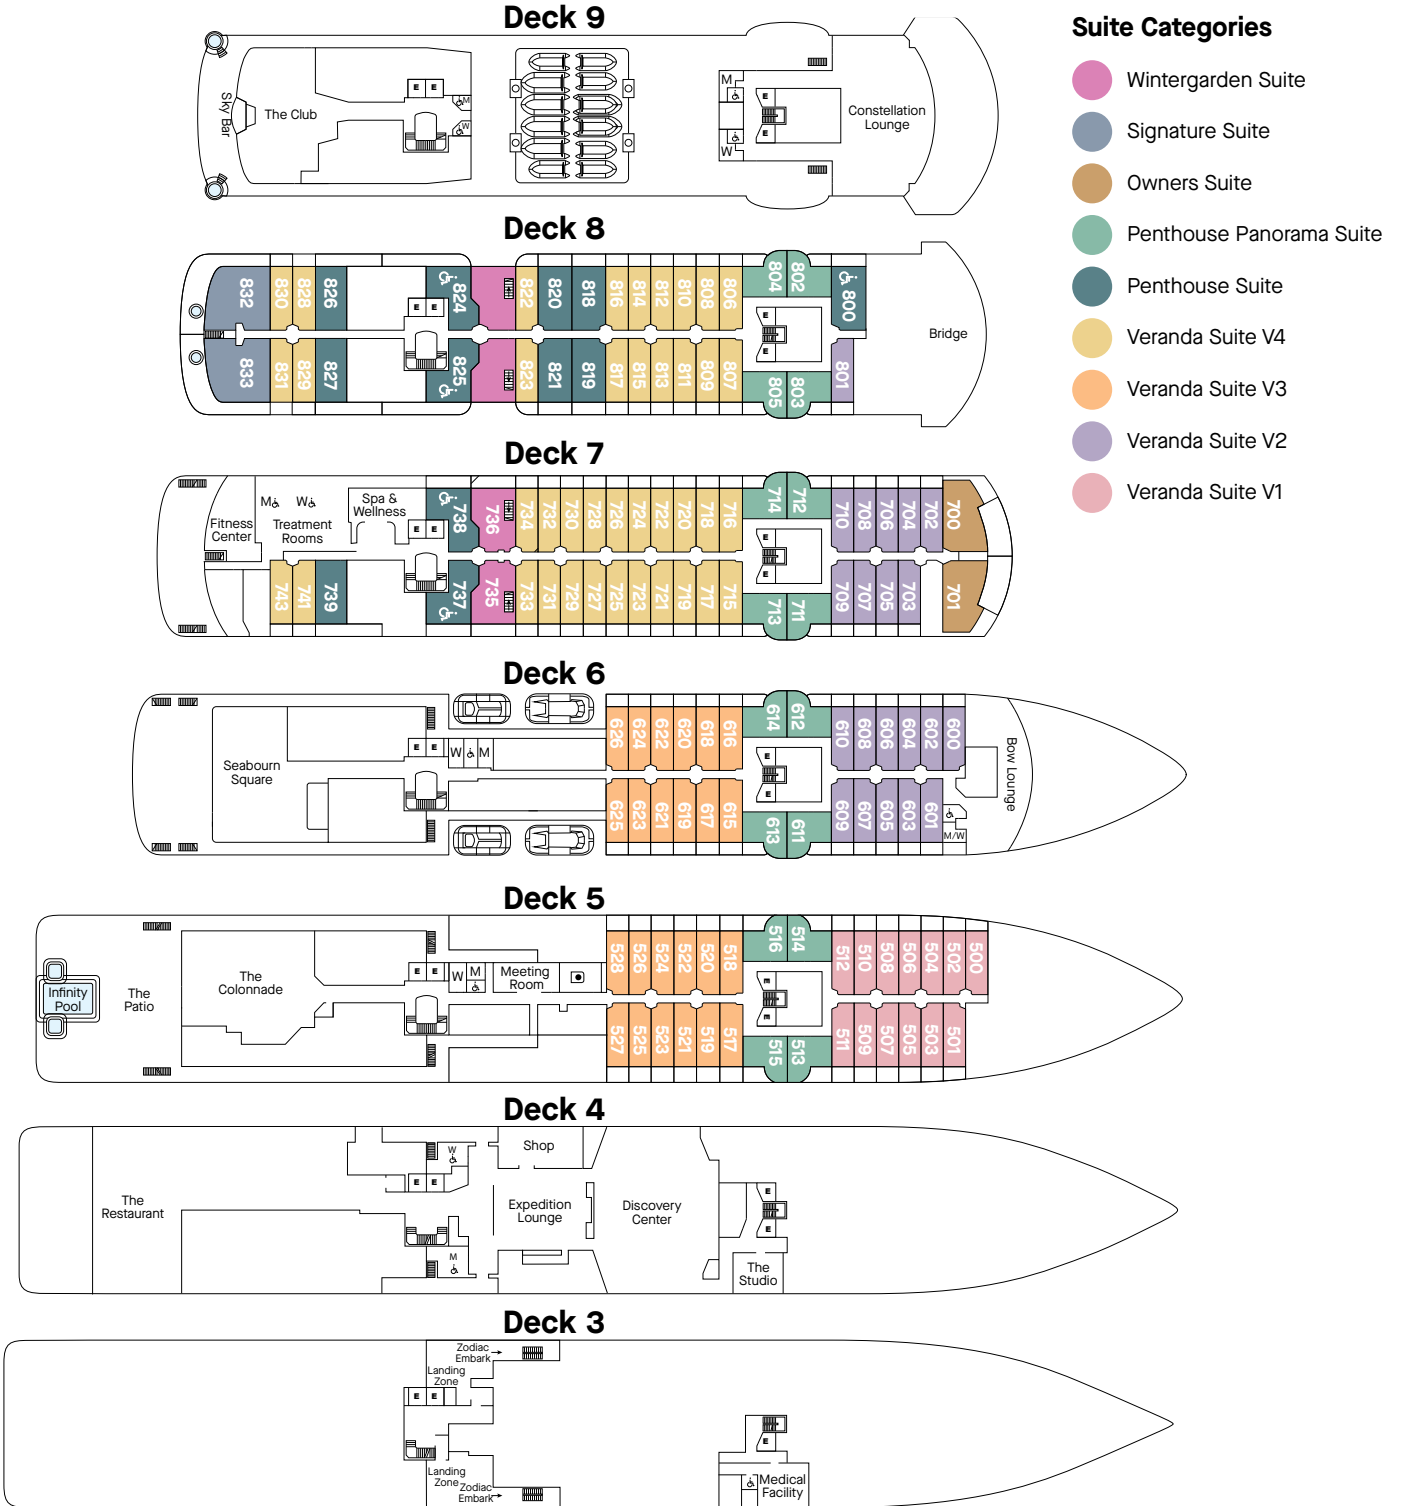

Deck Plan

Seabourn Pursuit

Technical Data

Seabourn Pursuit – Built 2023

• Length: 170 m • Maximum Cruising Speed: 22 Knots • Guest Capacity: 264